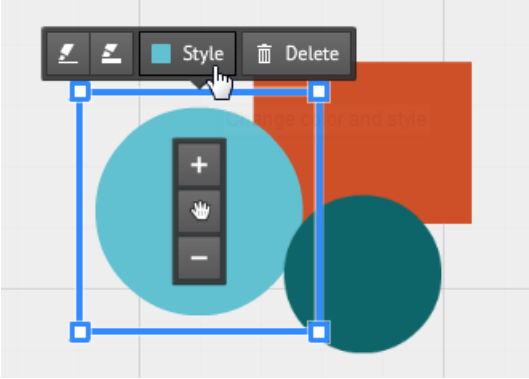

Photo Editor

Enhance Effects Frames Focus Warmth Brightness Contrast Saturation Sharpness Splash Redeye Whiten Blemish

Save

<http://imprezzing.com/>

Chapter 3

Styles ×

 <p>Simple Dark</p>	 <p>Simple White</p>
 <p>Photographic</p>	 <p>Sketched</p>
 <p>Cute</p>	 <p>Etched</p>
 <p>Stickers</p>	 <p>Shapes</p>

Styles

×

Chapter 4

Text element 1

Text element 1

Text element 2

The image shows a design canvas with a light gray grid. A large blue rectangular frame is centered on the canvas. Inside this frame, there are three elements: a bicycle image on the left, a text element in the center, and a smaller blue rectangular frame on the right containing the word "Frame". Above the main frame, there is a toolbar with two buttons: "Group" (with a square icon) and "Delete" (with a trash can icon). A vertical toolbar is also positioned over the text element, containing a plus sign (+), a hand icon, and a minus sign (-).