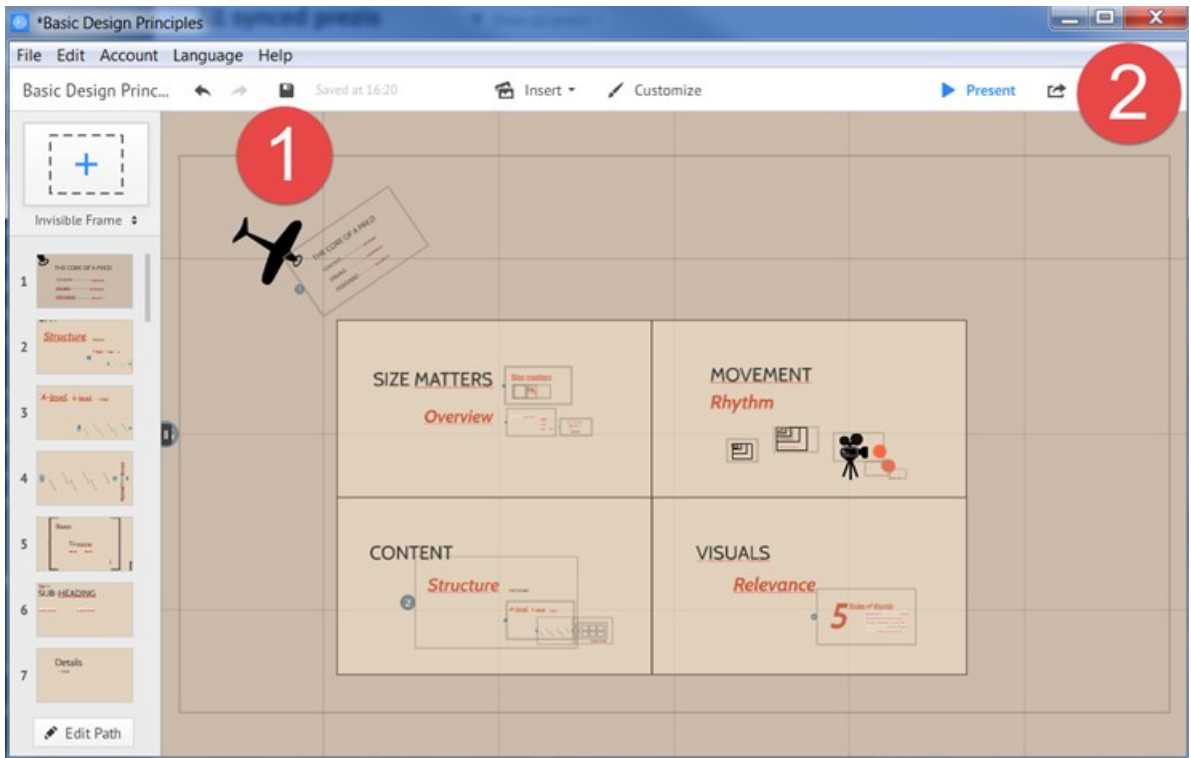

Download Prezi for Windows

[Download](#) 30 day free trial

Basic Camera Moves in Prezi Reusable
by You on October 02, 2014
Big small, turned straight

Basic Design Principles Hidden
by You on October 02, 2014
This is ugly - can you improve?