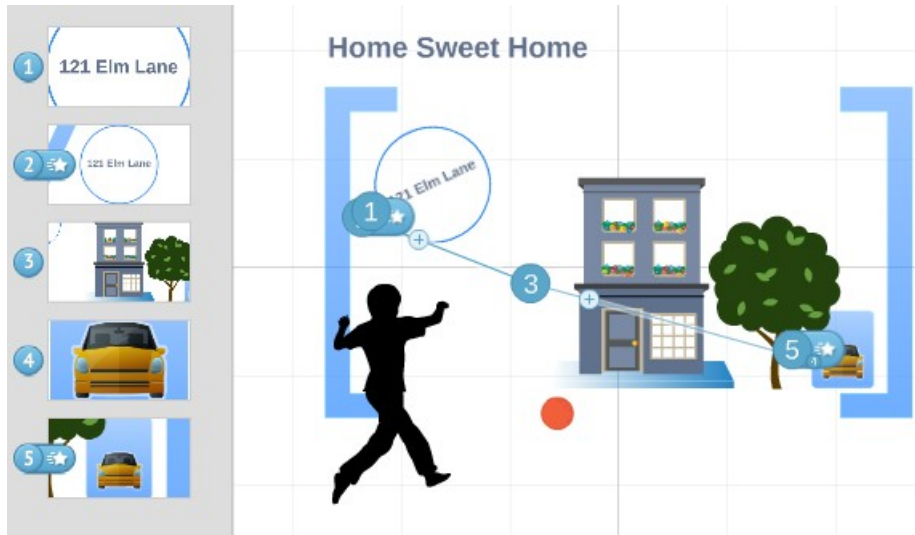

Editing Path Steps

The interface displays a grid with several objects and a path defined by numbered points:

- Step 1:** A blue circle containing the text "121 Elm Lane".
- Step 2:** A blue circle containing a star icon and the text "121 Elm Lane".
- Step 3:** A blue circle containing a star icon and the text "121 Elm Lane".
- Step 4:** A blue circle containing a star icon and the text "121 Elm Lane".
- Step 5:** A blue circle containing a star icon and the text "121 Elm Lane".