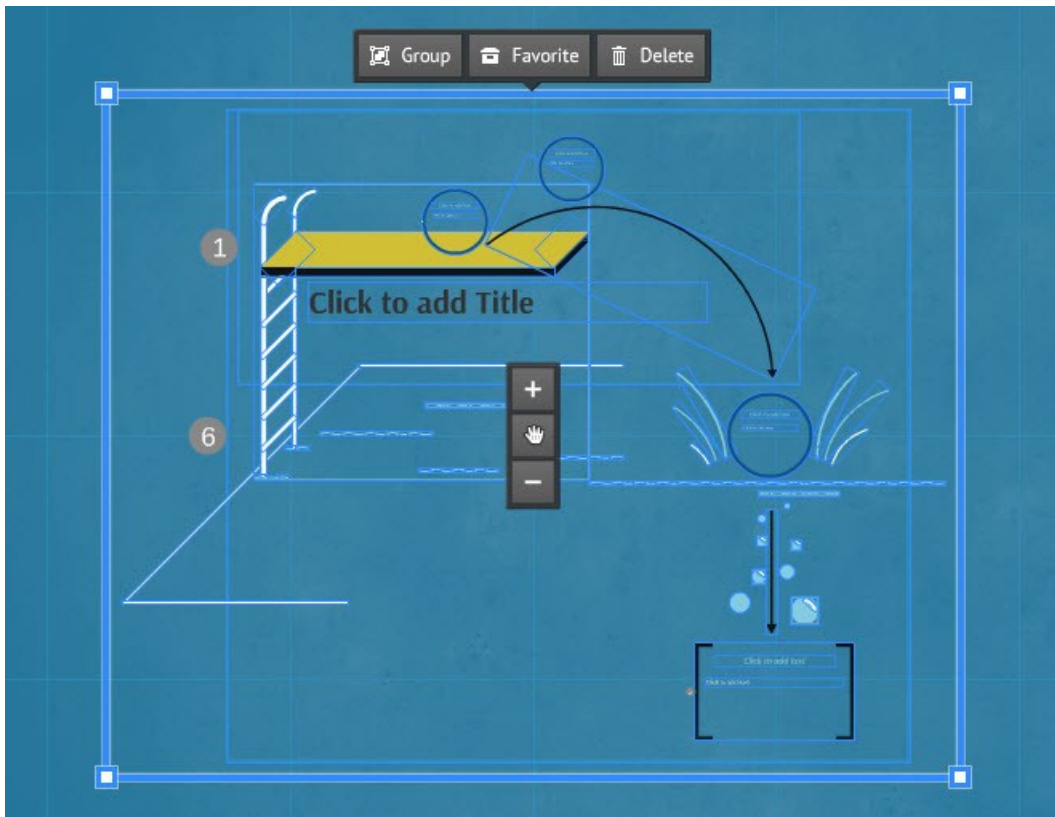

Search...

FINAL Ver2 Arlington PD ... [See all](#)

Simple design can be bea... [See all](#)

8

A world map with a context menu open over Africa. The menu includes options: Cut, Copy, Paste, Delete, Select All, Settings..., Global Settings..., and About Adobe Flash Player 14.0.0.145... An arrow points from the menu to the United States on the map.