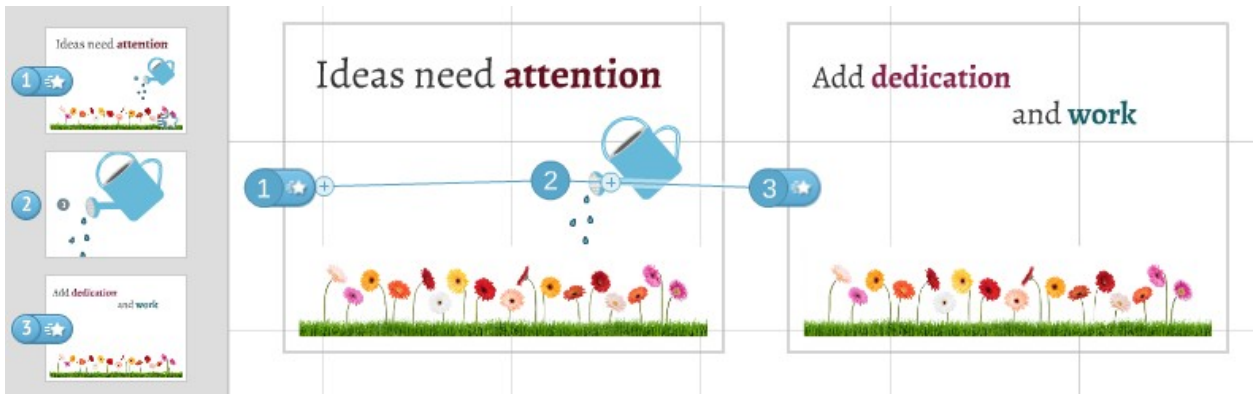

1 

2 

Bracket Frame ▾			
1		Image	Right-way-up
2		Image	Turned
3		Frame	Right-way-up
4		Frame	Turned

Chapter 8

Reset Animation Done

Ideas need **attention**

Reset Animation Done

✦ Ideas need **attention**

A blue watering can is shown pouring water onto a row of colorful flowers (pink, yellow, red, white) growing in a green field. A small green star icon is positioned to the left of the watering can.

Reset Animation Done

✦ Ideas need **attention**

A blue watering can is shown with a single drop of water falling from its spout. A small green star icon is positioned to the left of the watering can. A red arrow points to the 'Done' button in the top right corner.