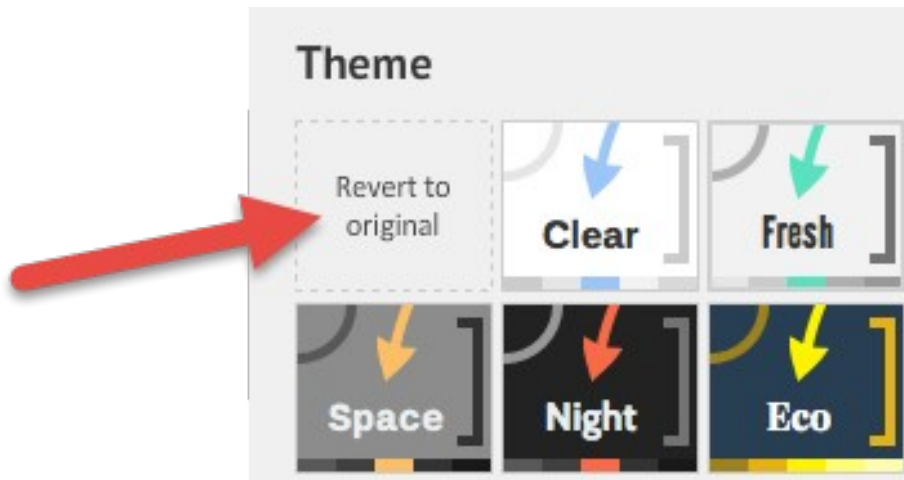

Theme: Rescue