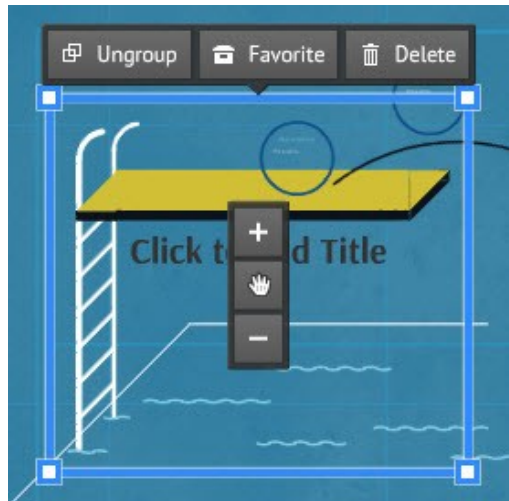

Search...

FINAL Ver2 Arlington PD ... [See all](#)

Simple design can be bea... [See all](#)

8

A world map with a context menu open over Africa. The menu includes options: Cut, Copy, Paste, Delete, Select All, Settings..., Global Settings..., and About Adobe Flash Player 14.0.0.145... An arrow points from the menu to the United States on the map.