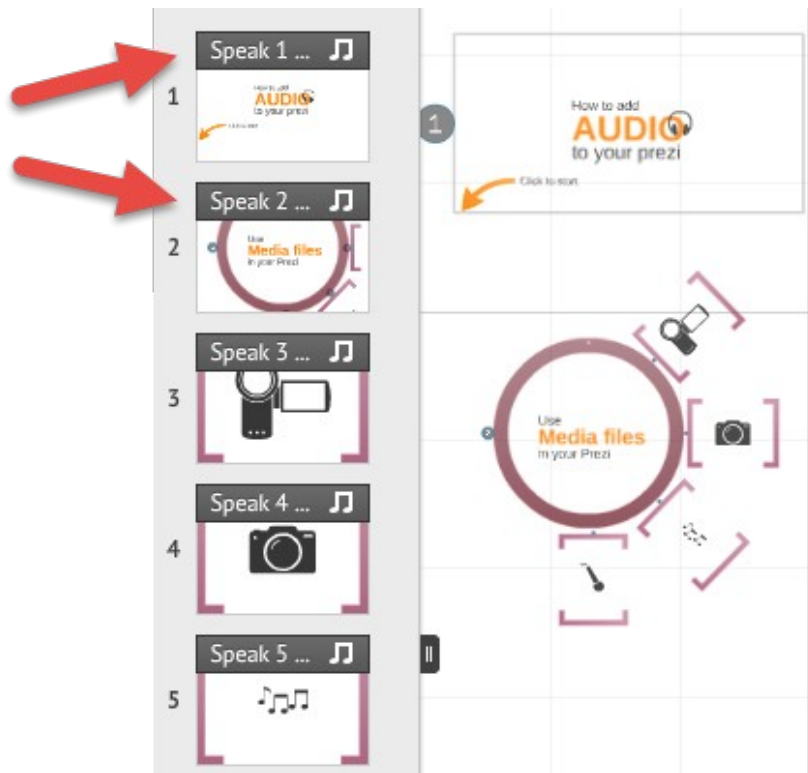

×

Single Frame	Multi-Frame

Insert ▾ Customize

-  Image...
-  Symbols & shapes...
-  YouTube video...
-  My Content...

-  Layouts...

-  Draw arrow
-  Draw line
-  Highlighter

-  Add Background Music...
-  Select Path Step to Add Voice-over
-  From file (PDF, video)...
-  PowerPoint...

EVENT SCHEDULE PLANNER 2015

VERSION 1.0/ISSUE 01/2015

PROJECT PHASE	STARTING	ENDING	PROJECT PHASE
PHASE 1			
PHASE 2			
PHASE 3			
PHASE 4			
PHASE 5			
PHASE 6			
PHASE 7			
PHASE 8			
PHASE 9			
PHASE 10			

Chapter 10

Insert ▾ Customize

- Image...
- Symbols & shapes...
- YouTube video...
- My Content...

Layouts...

Draw arrow

Draw line

Highlighter

Replace Background Music...