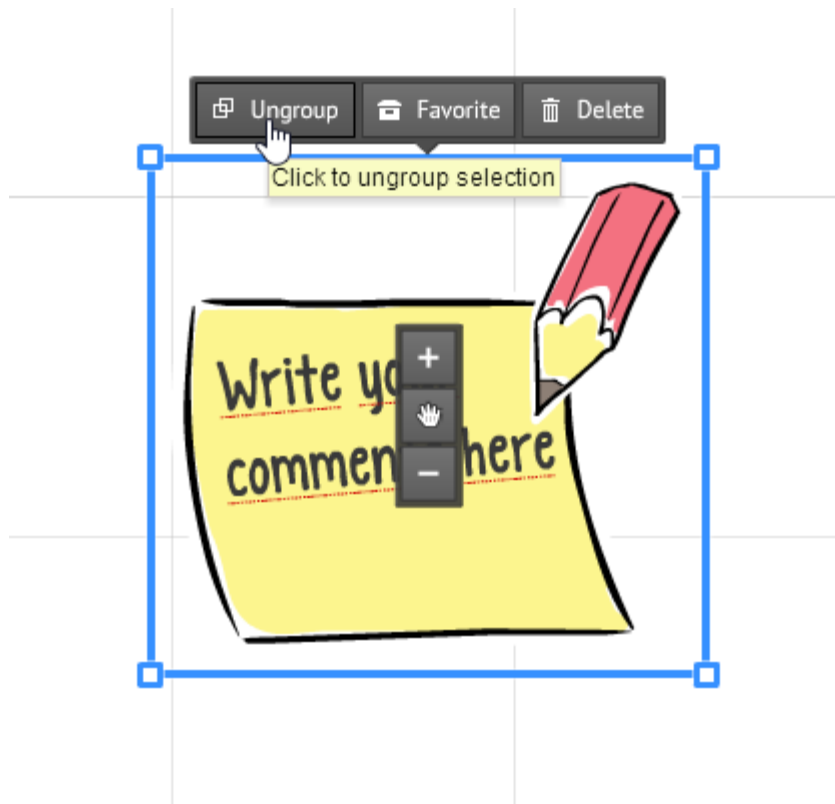

ing is healthy